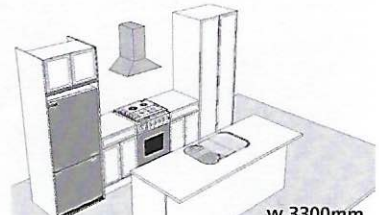

54. PREMADE KITCHEN NO.4
WITH GRANITE BENCH TOP

w 3300mm

BUDGET CABINET	$3,500.00+
MELTICA / MELAMINE	$4,500.00+
LASERTEK PURECOAT	$5,800.00+