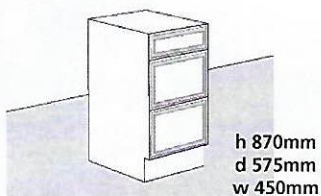

13. BASE 3 DRAWER UNIT
450mm Wide

BUDGET CABINET	$450.00 +
MELTICA / MELAMINE	$585.00 +
LASERTEK PURECOAT	$760.00 +