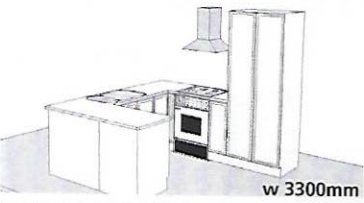

55. PREMADE KITCHEN NO.3
WITH GRANITE BENCH TOP

w 3300mm

BUDGET CABINET	$4,500.00+
MELTICA / MELAMINE	$5,600.00+
LASERTEK PURECOAT	$7,200.00+