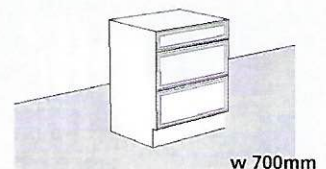

15. BASE 3 DRAWER UNIT
700mm Wide

BUDGET CABINET	$600.00 +
MELTICA / MELAMINE	$745.00 +
LASERTEK PURECOAT	$970.00 +